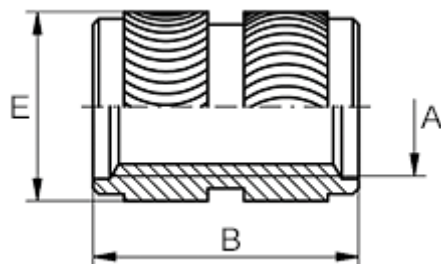

Data Sheet

Article number: 12863000025800

Description: KLEE coil 863 000 025.800
M2,5 Brass

Measures

Female thread A	= M2,5
Length B	= 5.8
Min distance to edge	= 1.8
Outer diameter E	= 4.4
Recommended bore diameter W +0.1	= 4.0